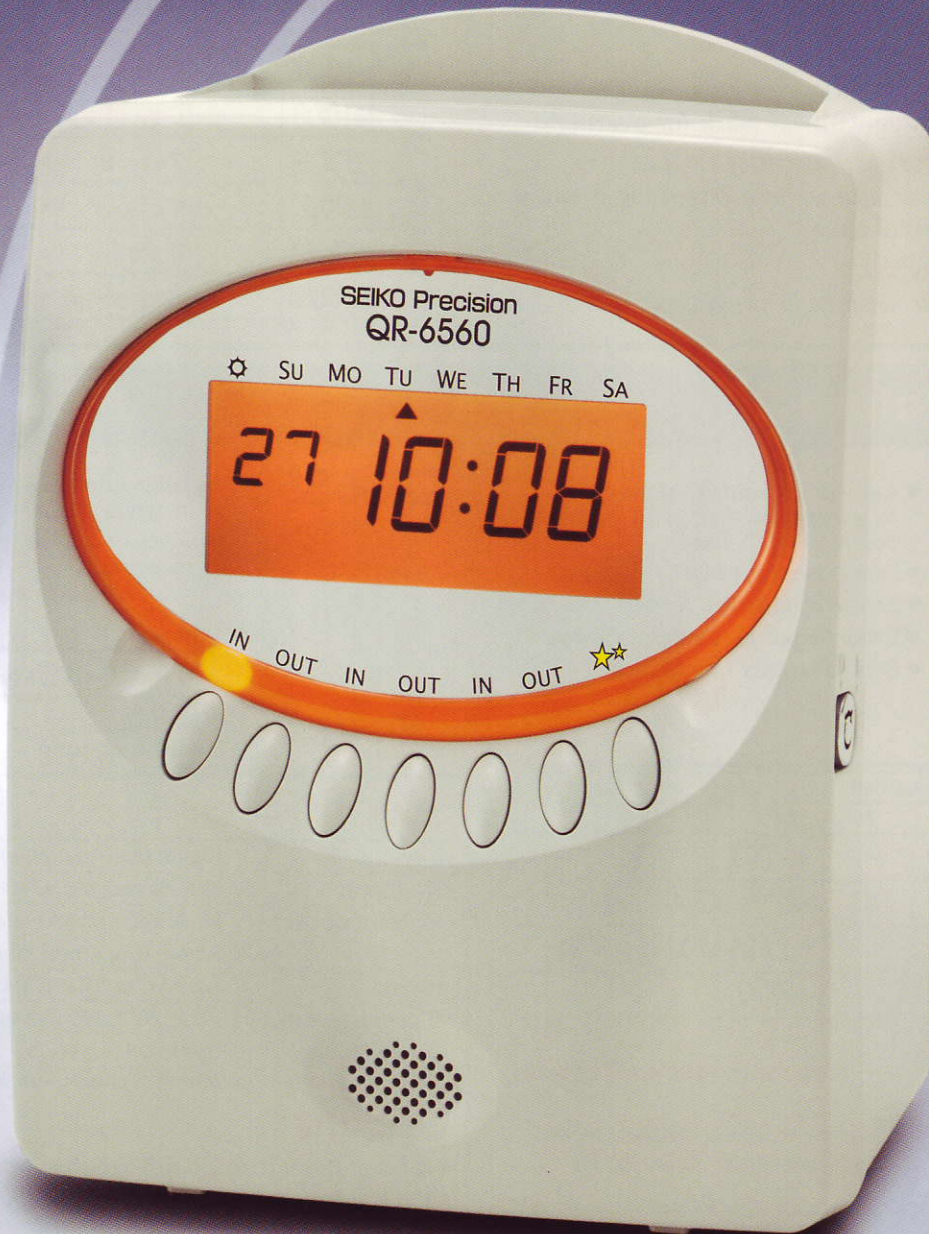

QR-6500 Series

QR-6560 / QR-6550

QUARTZ TIME RECORDER

SEIKO Precision

Modern Intelligence

Infinite applications in small body

Infinite applications in small body

Main Features of QR-6500 Series

○ Easy-to-Read

- Clear and recognizable printing with large font

○ Speedy Printing

- Quick printing for IN/OUT punches for reducing waiting time of next employees
- Auto-feed and auto-eject of time cards

○ Effective Operations

- Printing up to 6 columns
- Up to 48 weekly program settings
- Printing OUT time with "◇" mark for overnight

○ Selectable Print Formats

- Selectable 6 print formats and 2 types of minutes (1/60) or (1/100) of hour