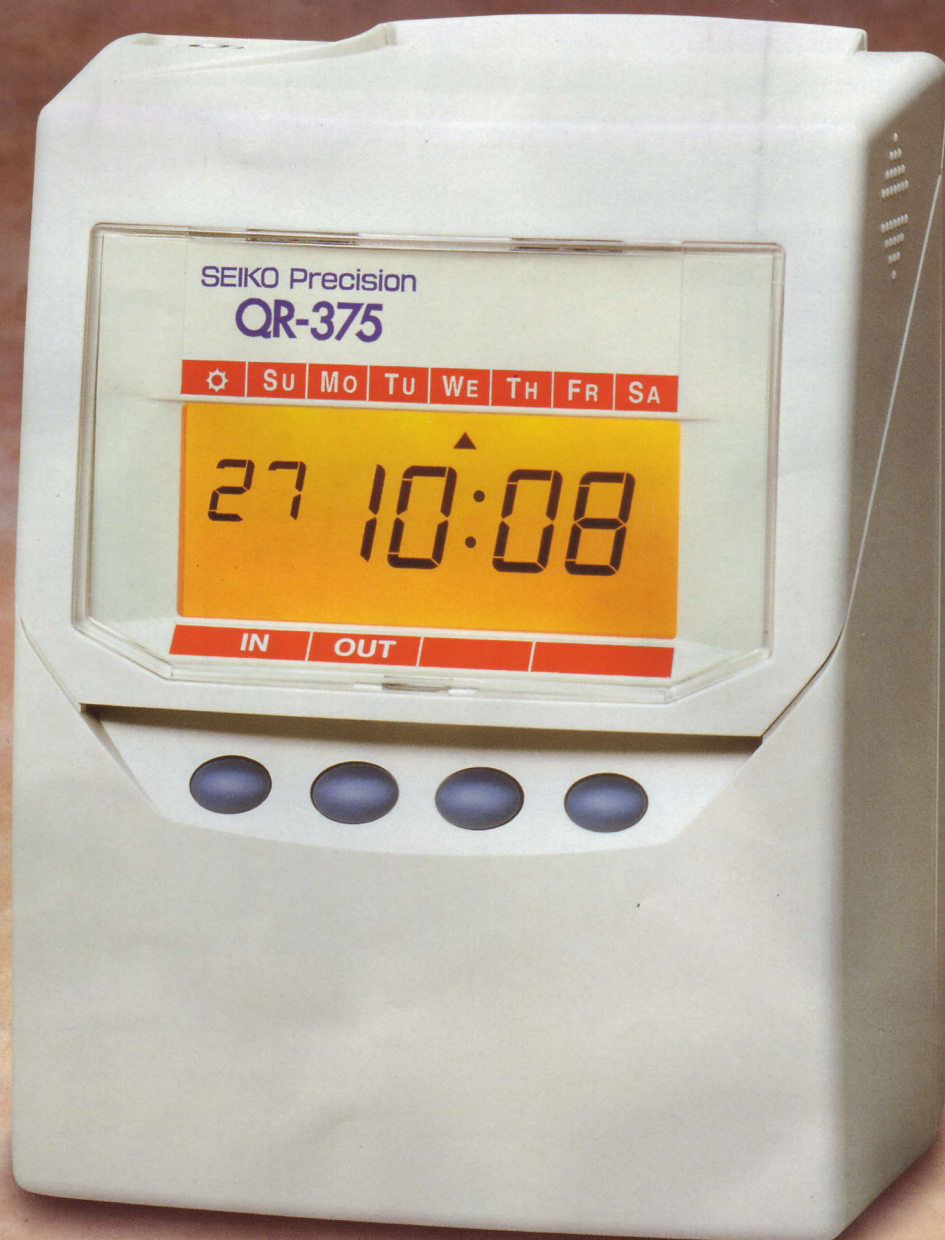

QUARTZ TIME RECORDER

QR-375

Art for Calculation

SEIKO Precision

# The intelligent time recorder giving you periodical added results

The high featured QR-375 calculating time recorder was developed for your easy payroll operation.

It offers you daily elapsed time calculation between IN and OUT time and its accumulation per pay period.

Insert your encoded time card and your periodical present time is shown.

The QR-375 is the world's best featured calculating time recorder of its class.

## Specifications

Clock:	Digital (date and time)
Accuracy:	Monthly accuracy $\pm 15$ sec. (at ordinary temperature)
Ribbon cassette:	Mono color (purple) fabric
Power:	120VAC or 220-240VAC 50/60Hz
Dimensions (WxHxD):	160x205x128mm (6-3/10x8x5in.)
Weight:	Approx. 1.5kg (3.3lb)